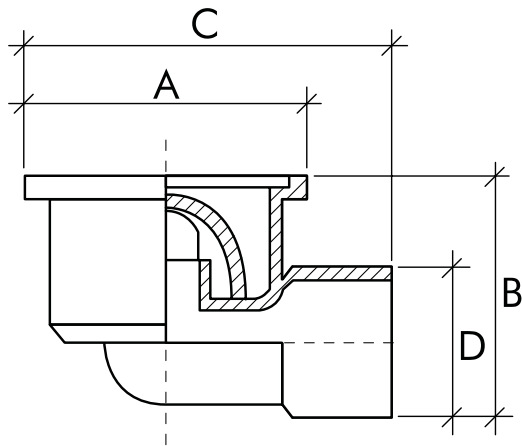

S-191 - Trapped floor gully

Code	Dimensions	Charac.	u./box
024028	50/40	-	25

ECO-PVC Sin Plomo

Siphoning drain, female vertical outlet, to glue.

Dimensions

Code	A	B	C	ØD
024028	105x105	94	127	50/40

Documentation